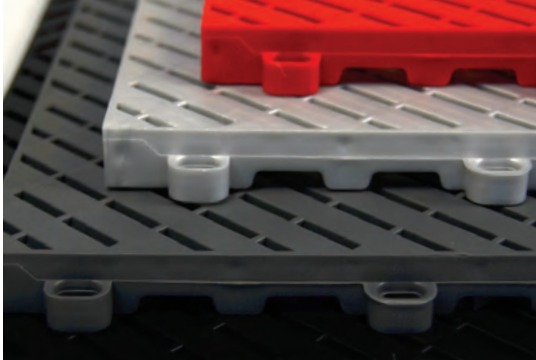

Visit graphicimageflooring.com or Call 866-406-8877

Colors shown on this sheet are as accurate as printing will allow. Images not to scale.