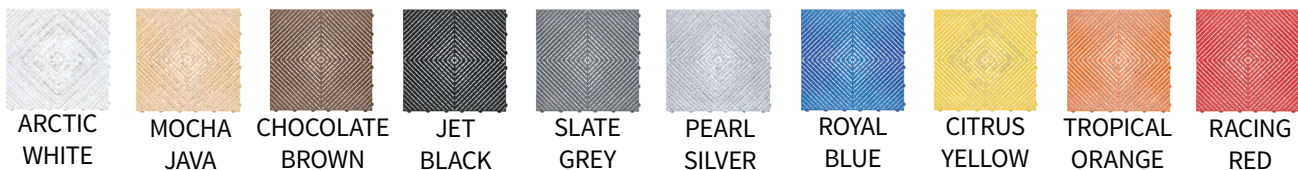

COLORS

Graphic
Image Flooring

STEPS BEYOND THE ORDINARY

Visit graphicimageflooring.com or Call 866-406-8877

Colors shown on this sheet are as accurate as printing will allow. Images not to scale.