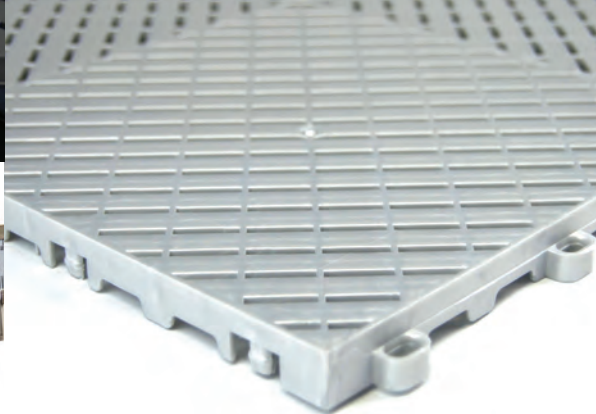

Visit graphicimageflooring.com or Call 866-406-8877

Colors shown on this sheet are as accurate as printing will allow. Images not to scale.