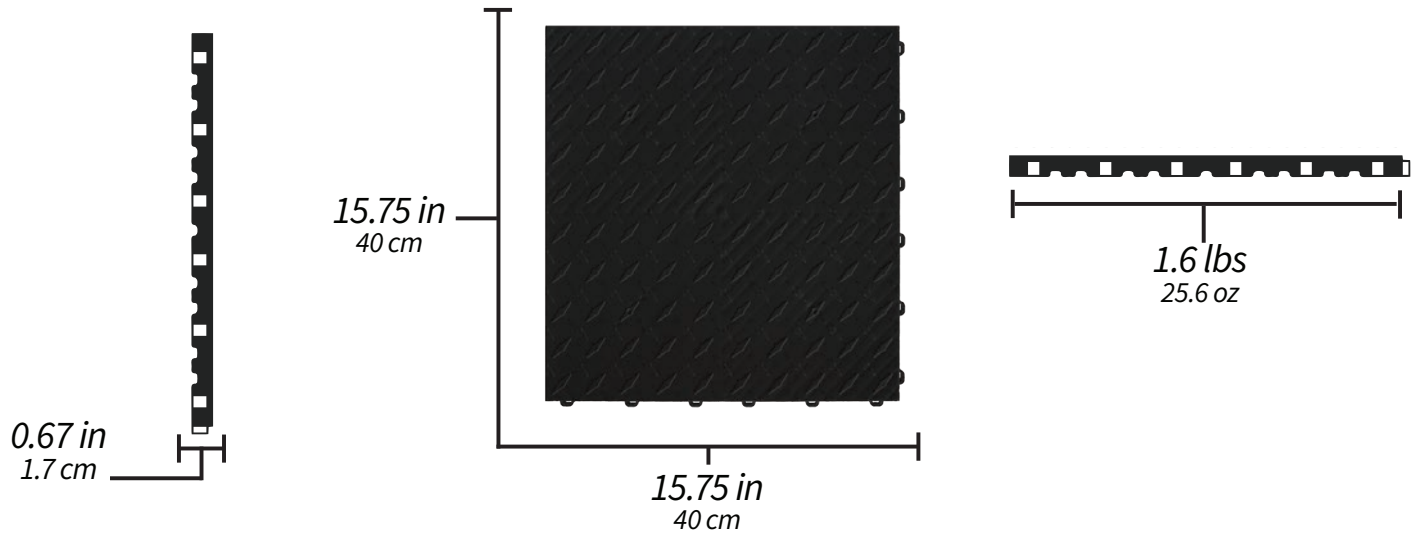

BENEFITS

-  **DURABILITY**
Features a compressive strength of more than 1,120 psi and 40,000 lbs of rollover weight.
-  **DO IT YOURSELF**
Quick install in hours not days. Low maintenance, hassle free cleaning.
-  **ANTI-SLIP**
Diamondplate design provides traction and grip.
-  **CHEMICAL RESISTANT**
Resistant to oil, gas, acid or solvents including Skydrol and Alkalis.
-  **CONSTRUCTION**
Closed profile, diamond design with 1/4" built in support system that also maximizes airflow underneath.
-  **VARIETY**
Choose from 4 different color options. Interlock with other 15.75" Swisstrax tiles.
-  **100% RECYCLABLE**
100% sustainably sourced materials. Tread lightly when it comes to your carbon footprint.

VIDEO LINK
COMING SOON

COLORS

Visit graphicimageflooring.com or Call 866-406-8877

Colors shown on this sheet are as accurate as printing will allow. Images not to scale.

Diamondtrax[®] *eco*

DIMENSIONS

PACKAGING & ADDITIONAL FACTS

PACKAGING:	25 TILES (43 SQFT) PER BOX	CLEANING:	MOP WITH MILD CLEANSER
SUPPORT SYSTEM:	.25 INCH	RECYCLABLE:	YES
CUTTING:	FINE TOOTH BLADE	MATERIAL:	100% POST-CONSUMER RECYCLED MATERIALS (HDPE)
WARRANTY:	7 YEARS	PROFILE:	CLOSED
FIRE RATING:	HORIZONTAL BURN RATING		
TOOLS:	NO EXTRA TOOLS REQUIRED		

Colors shown on this sheet are as accurate as printing will allow. Images not to scale.